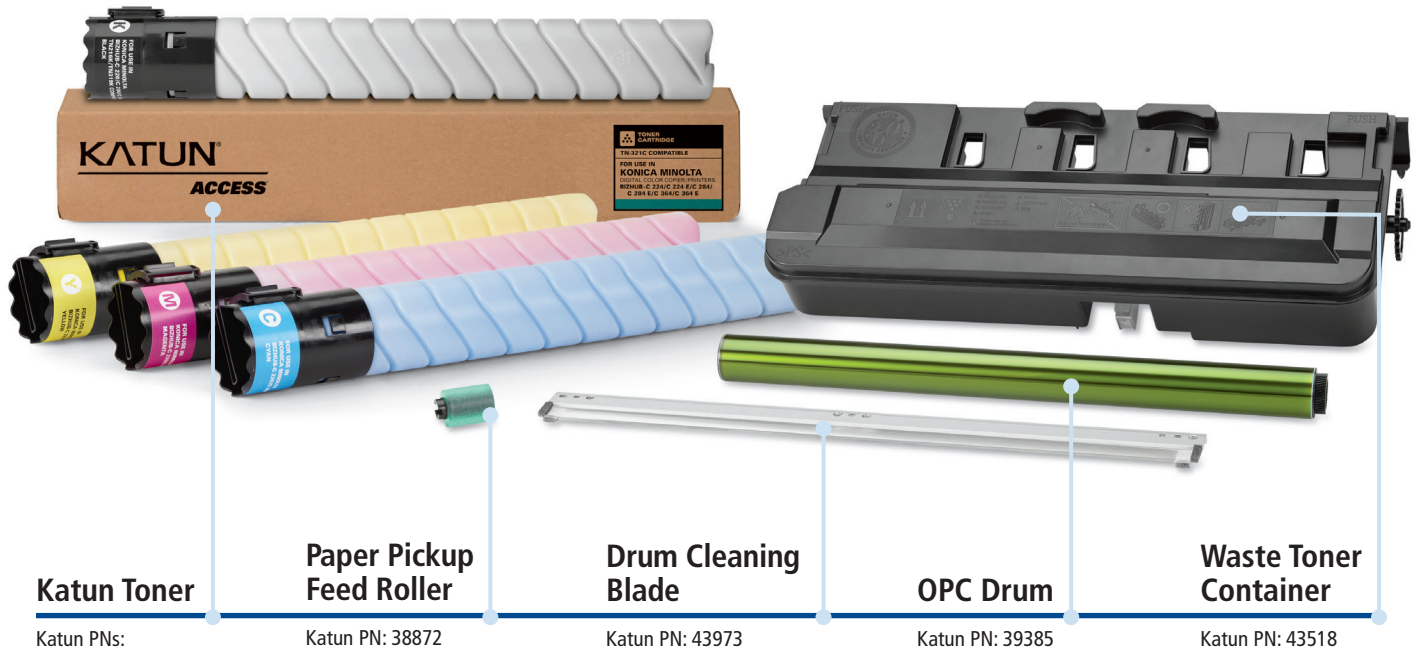

Suite Complete Essential Components from Katun®

For use in: **Konica Minolta BIZHUB C224 / C224 E / C284 / C284 E / C364 / C364 E MFPs**

Katun Toner

Katun PNs:
43849 (K), 43850 (C),
43851 (M), 43852 (Y)

**Paper Pickup
Feed Roller**

Katun PN: 38872

**Drum Cleaning
Blade**

Katun PN: 43973

OPC Drum

Katun PN: 39385

**Waste Toner
Container**

Katun PN: 43518

Katun offers a broad and growing product range for many of your most widely placed Konica Minolta applications. Quality, cost savings and convenience – all from your most trusted supplier!

Complete List of Essential Components – Katun Brand

Konica Minolta BIZHUB C224 / C224 E / C284 / C284 E / C364 / C364 E			
OEM PNs	Katun PN	Description	Price*
A33K150 / TN-321K	43849	Black Toner	
A33K450 / TN-321C	43850	Cyan Toner	
A33K350 / TN-321M	43851	Magenta Toner	
A33K250 / TN-321Y	43852	Yellow Toner	
A2XN0RD / DR512K	47485	Black Drum Unit (remanufactured)	
A2XN0TD / DR512	47486	Colour Drum Unit (remanufactured)	
A2XN0RD / DR512K	49843	Black Drum Unit (new build)	
A2XN0TD / DR512	49844	Colour Drum Unit (new build)	
For DR512K	47408	Black Drum Unit Rebuild Kit	
For DR512	47409	Colour Drum Unit Rebuild Kit	